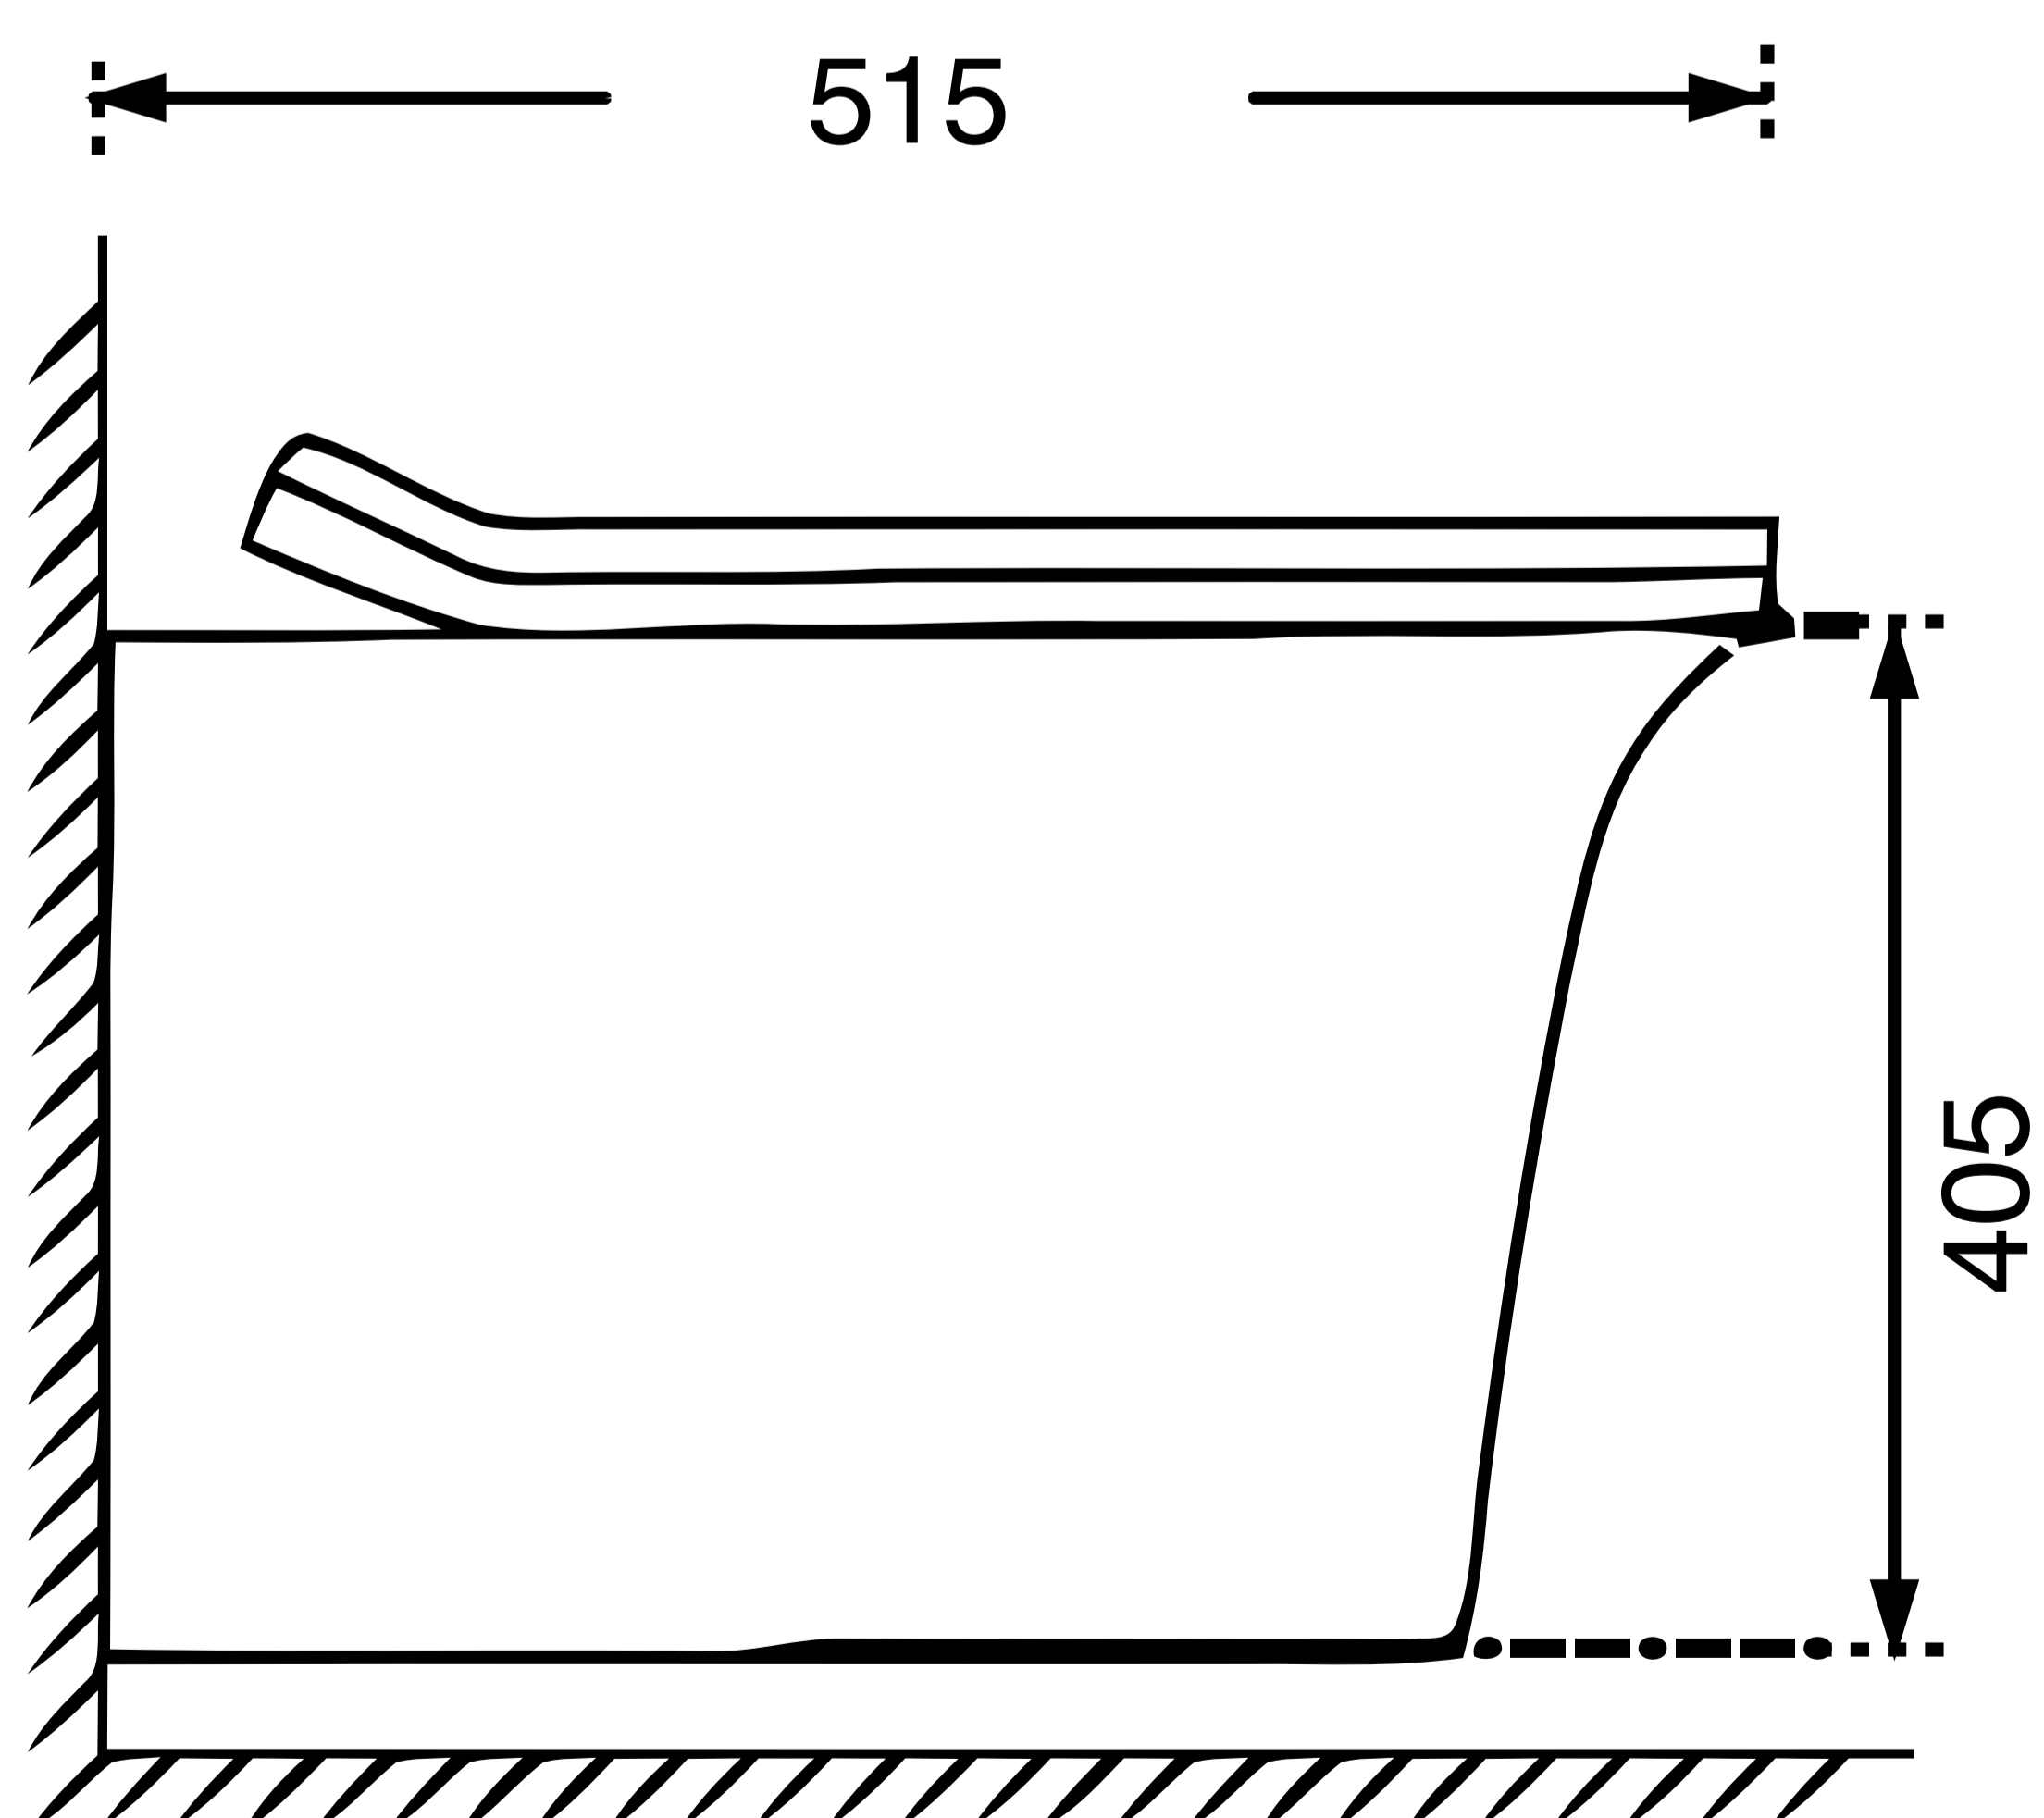

Rimless WC With Slim UF Seat Cover

Product Code : 1842

Technical Drawing

All dimension are in **mm**