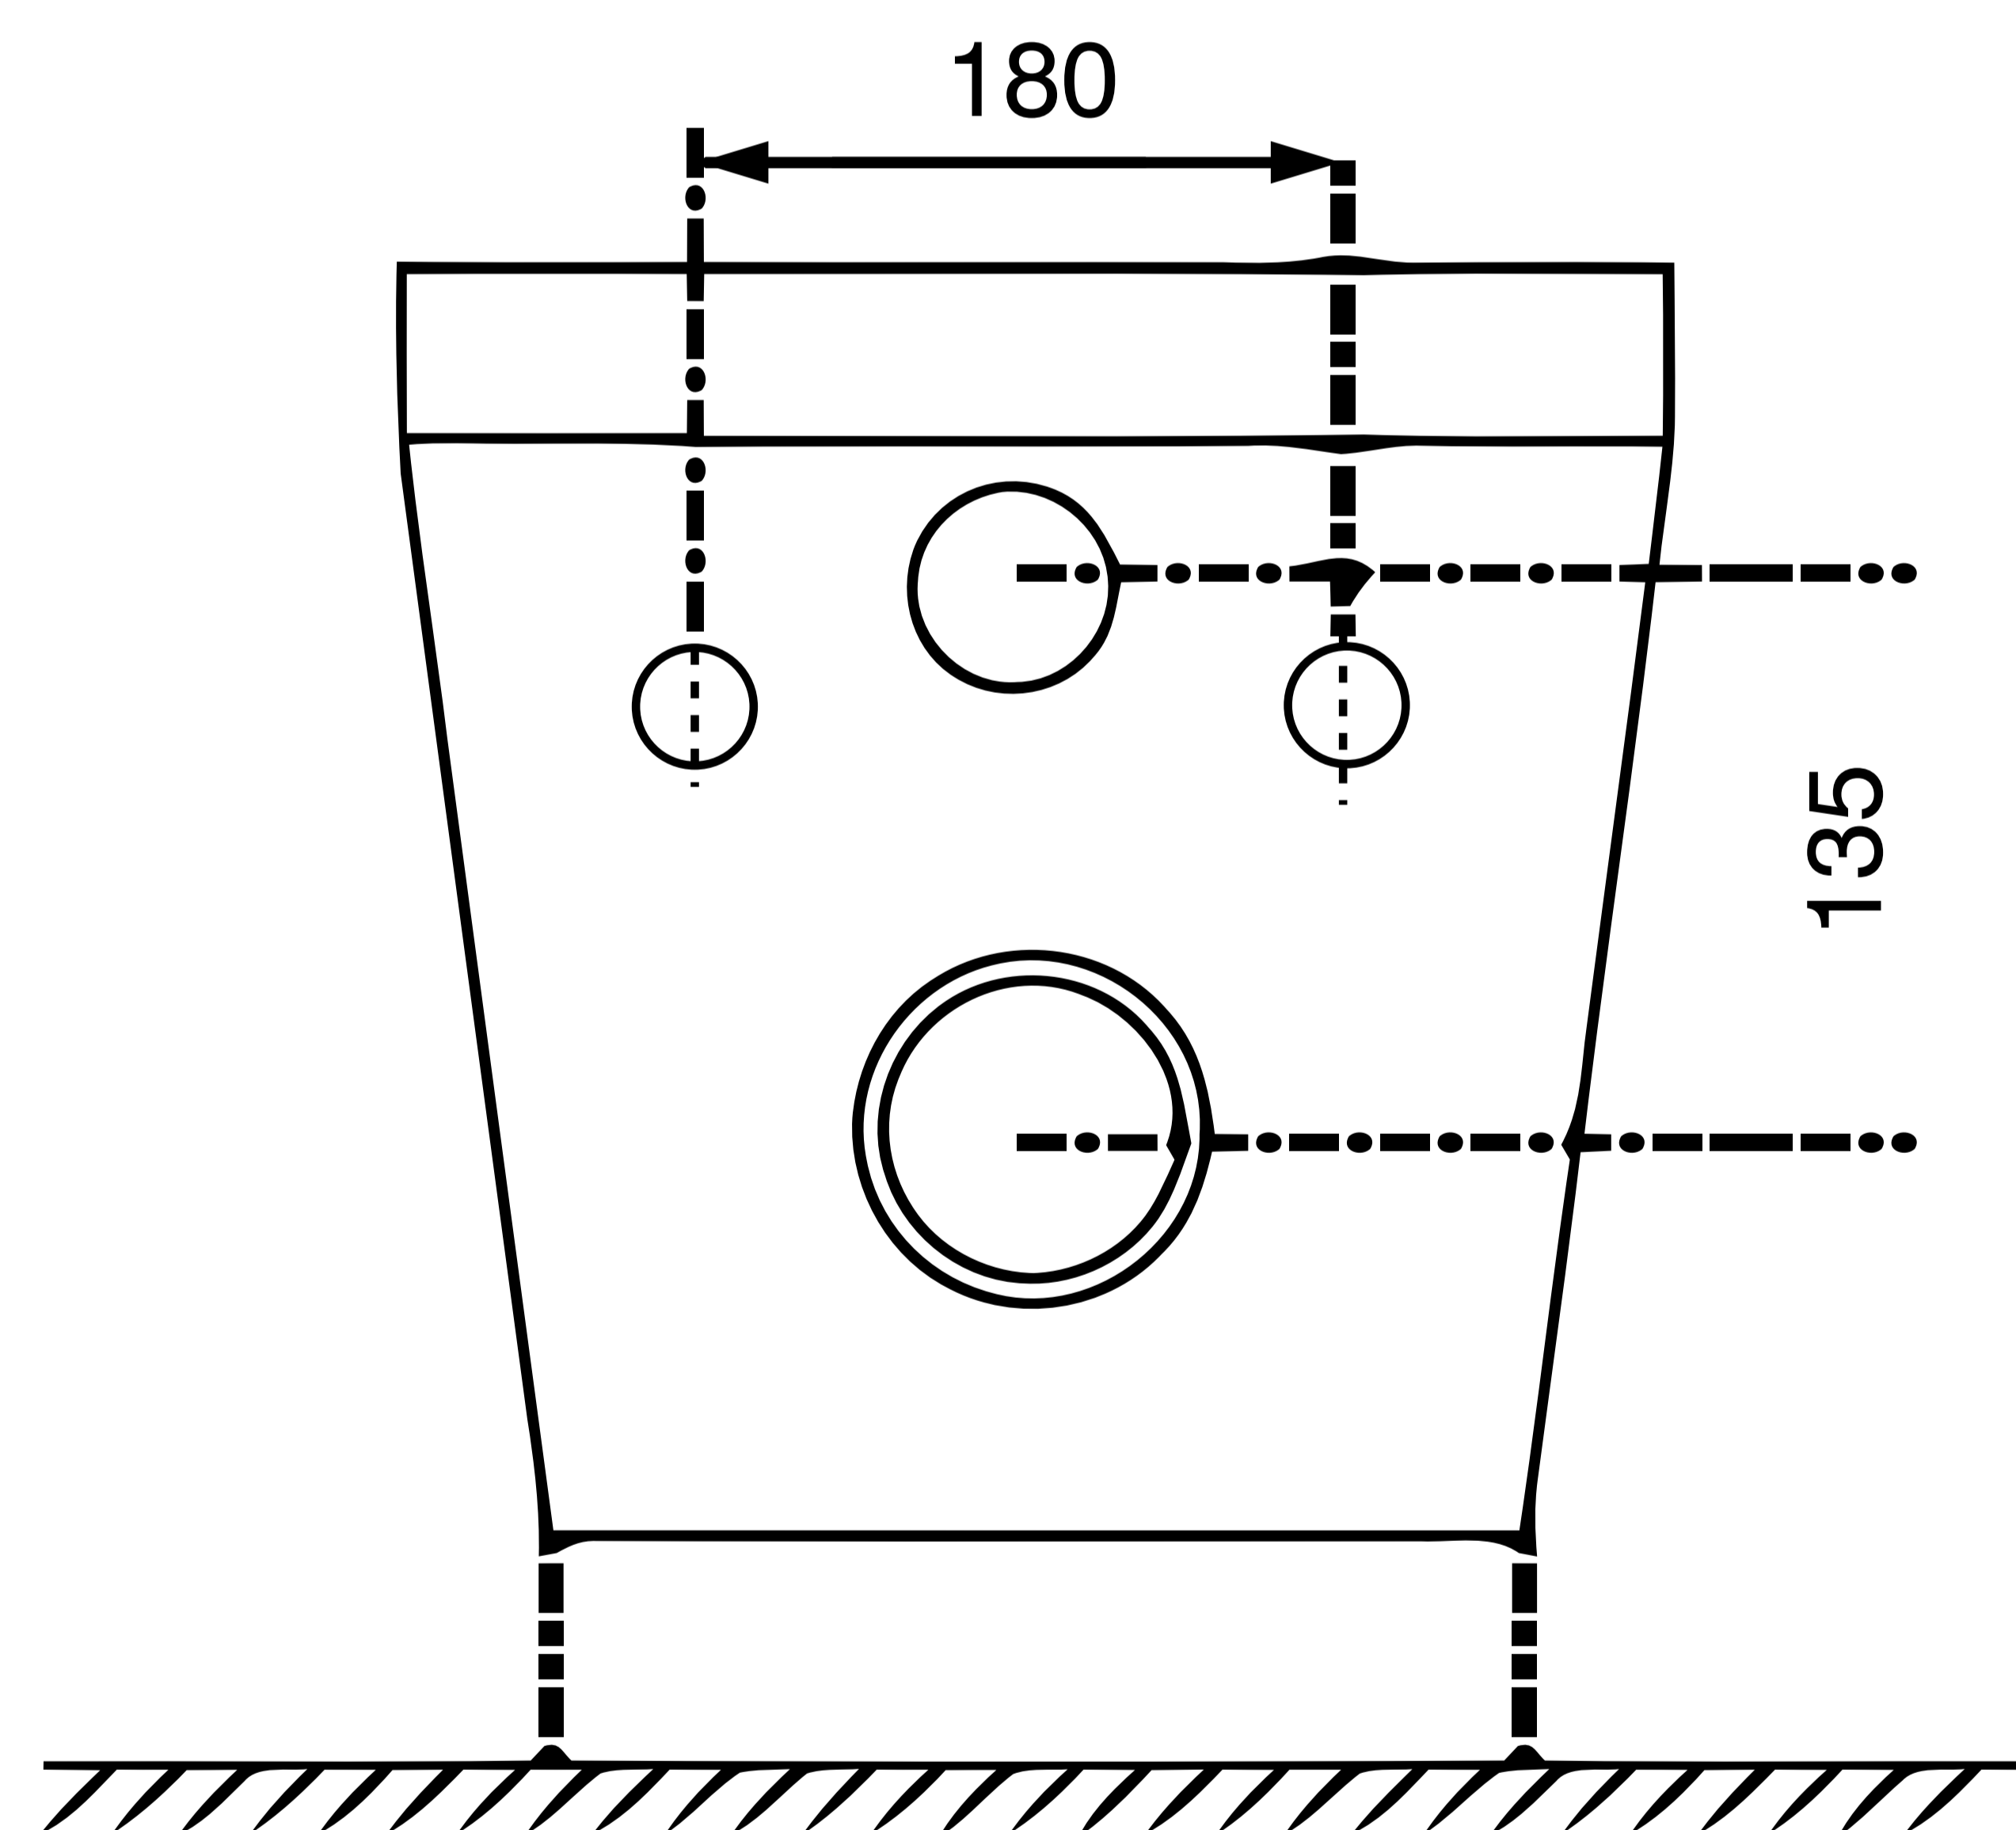

Rimless WC With Slim UF Seat Cover

Product Code : 1842

Technical Drawing

All dimension are in **mm**