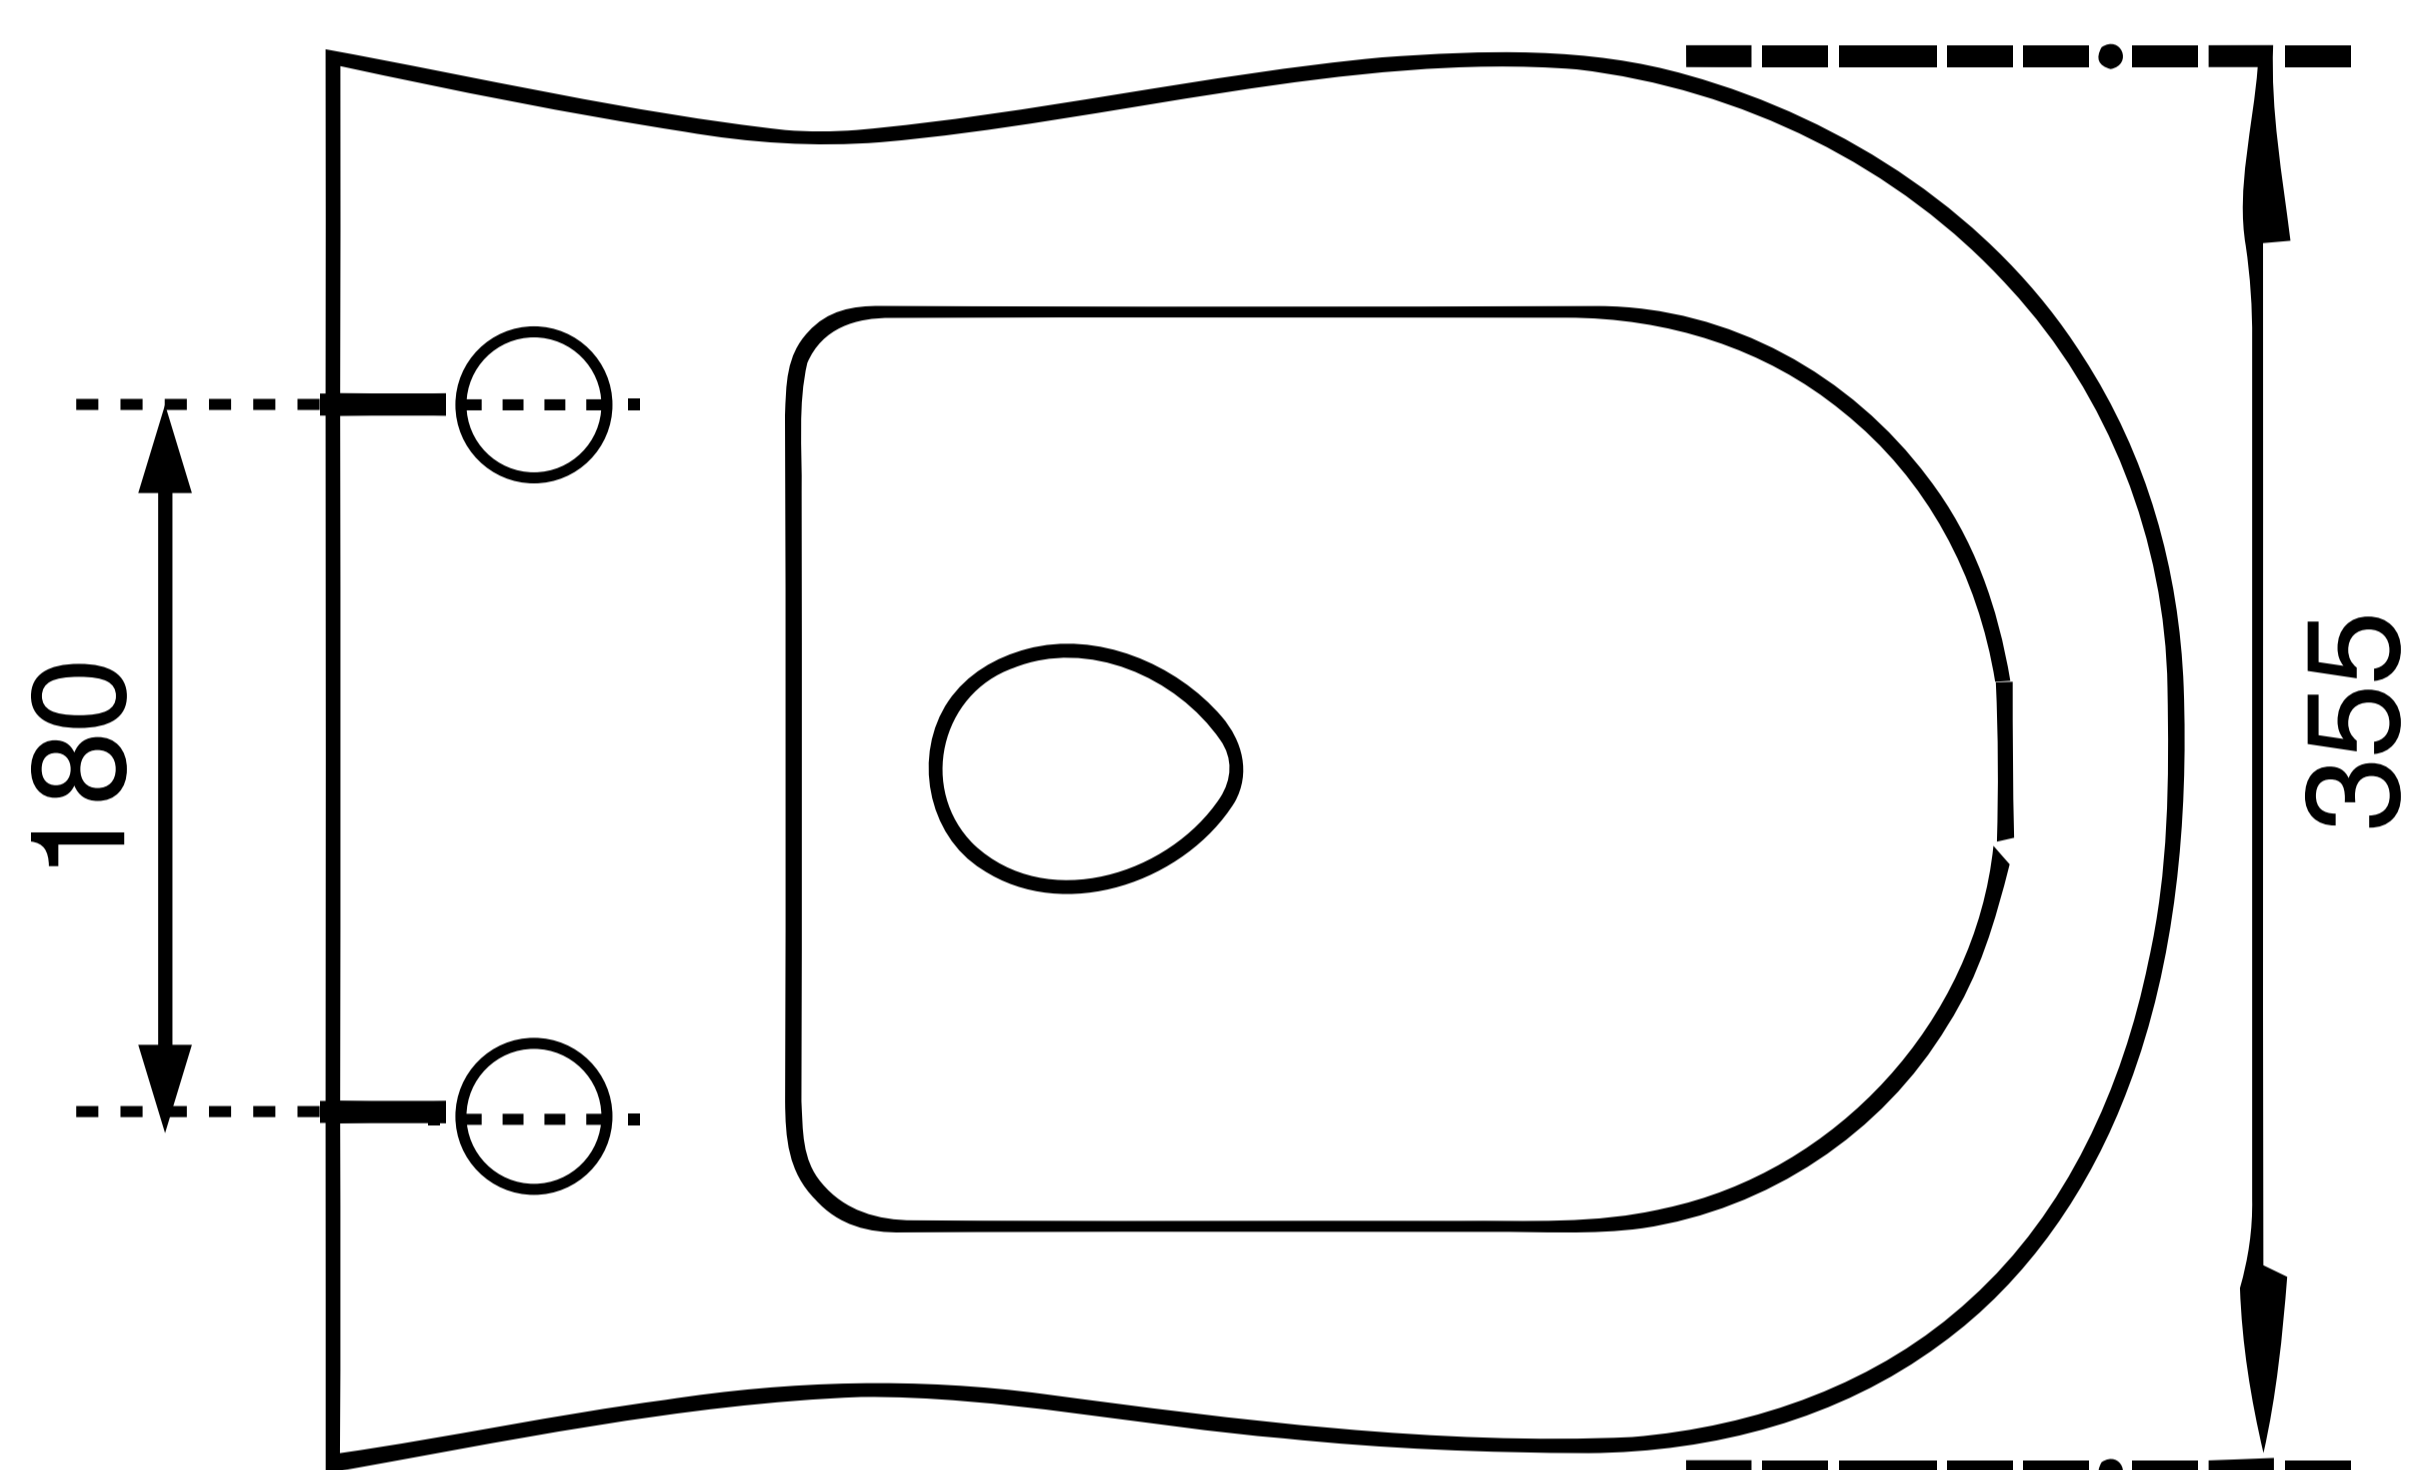

Rimless WC With Slim UF Seat Cover

Product Code : 1842

Technical Drawing

All dimension are in **mm**